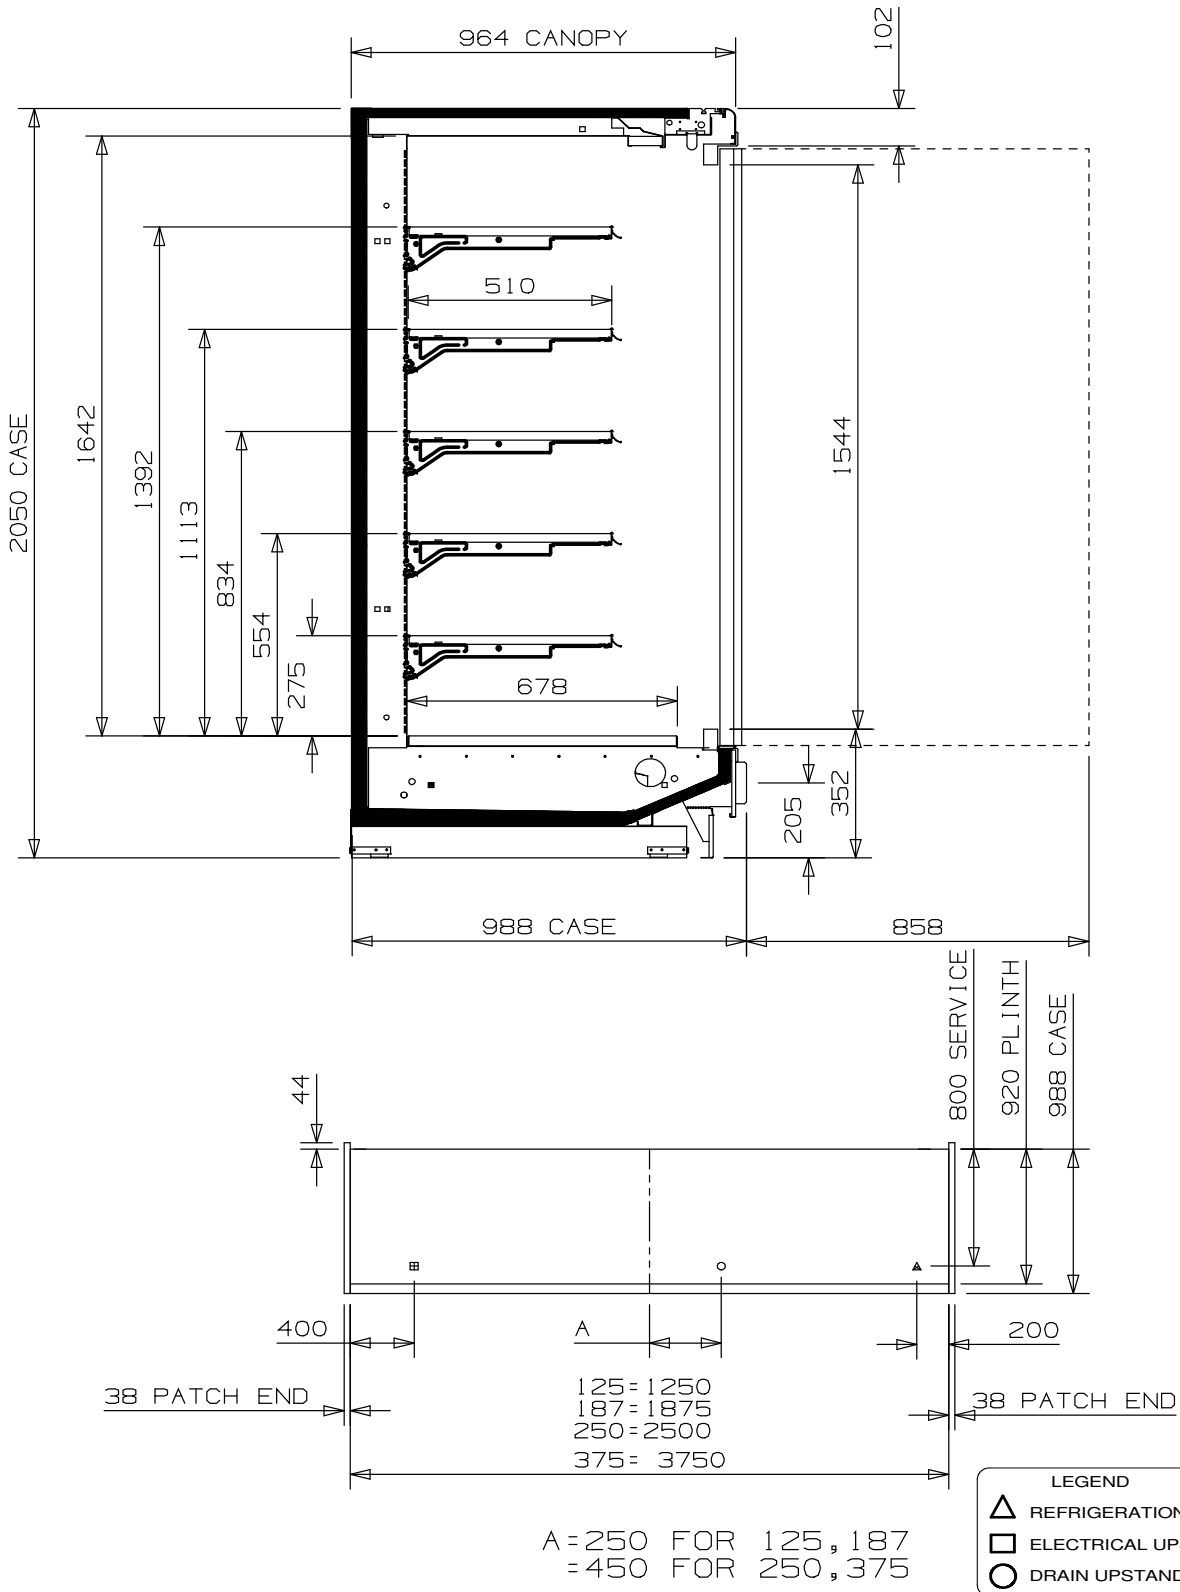

# GLS-LE DAT, LQT (DAIRY, LIQUOR with GLASS DOORS)

Revision: 001	Scale: NTS	Date: 19/02/14	Drawn: PDL
Title GLS-LE -2050 HIGH DAIRY WITH GLASS DOORS.			