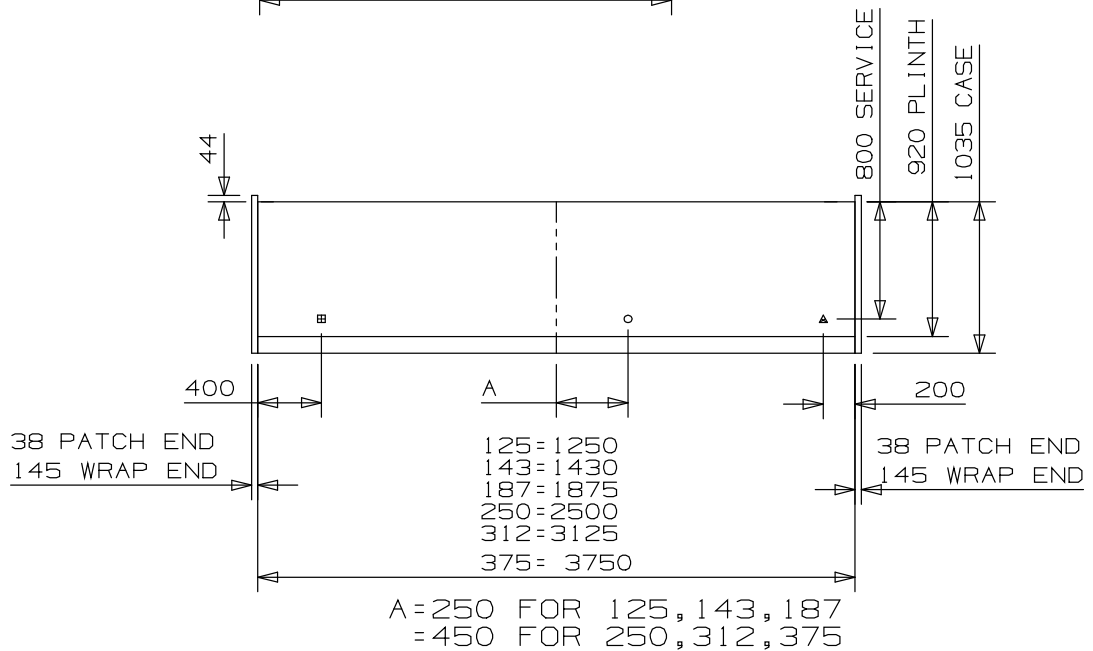

GLS DAT, LQT (DAIRY, LIQUOR)

LEGEND	
	REFRIGERATION UPSTAND
	ELECTRICAL UPSTAND
	DRAIN UPSTAND

Revision: 001	Scale: NTS	Date: 19/02/14	Drawn: PDL
Title GLS- 2050 HIGH DAIRY			