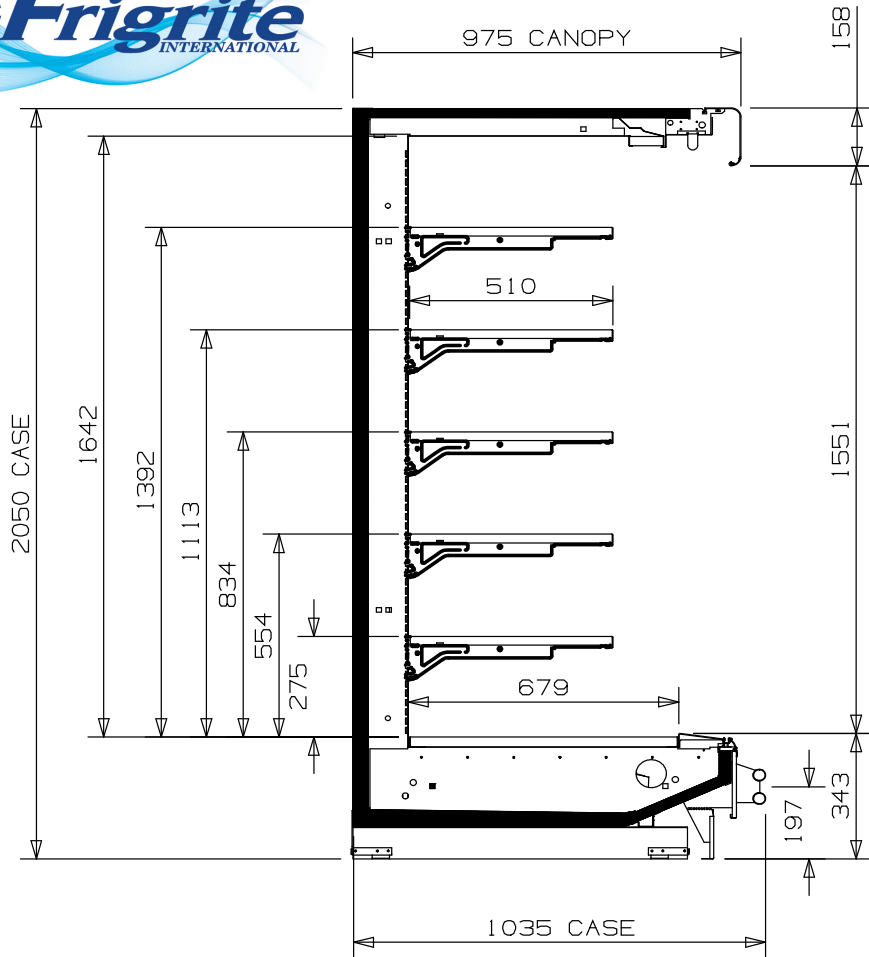

GLS DAT, LQT (DAIRY, LIQUOR)

LEGEND	
	REFRIGERATION UPSTAND
	ELECTRICAL UPSTAND
	DRAIN UPSTAND

Revision: 001	Scale: NTS	Date: 19/02/14	Drawn: PDL
Title GLS- 2050 HIGH DAIRY			