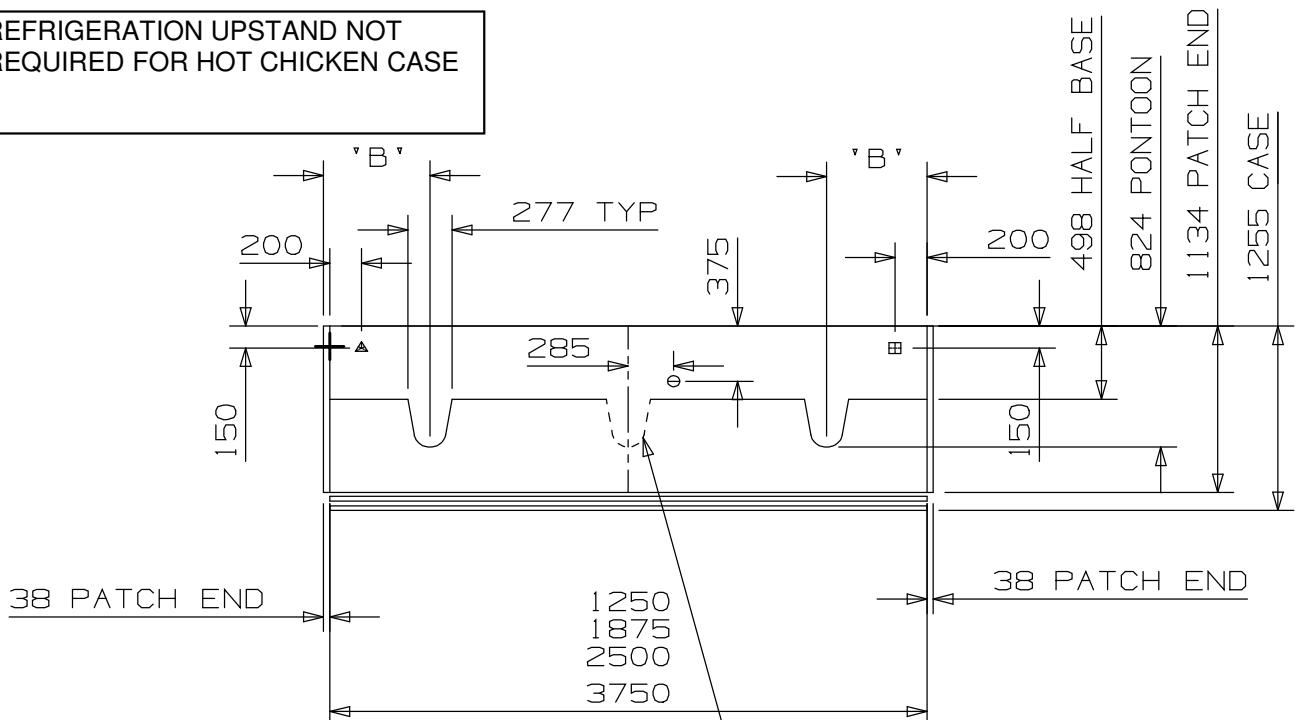

REFRIGERATION UPSTAND NOT
REQUIRED FOR HOT CHICKEN CASE

'B' = 250 FOR 1250
468 FOR 1875
625 FOR 2500 AND 3750

LEGEND	
	REFRIGERATION UPSTAND
	ELECTRICAL UPSTAND
	DRAIN UPSTAND

Revision: 001	Scale: NTS	Date: 12/06/09	Drawn: PL
Title GEDWX - SELF SERVE HOT CHICKEN CASE			